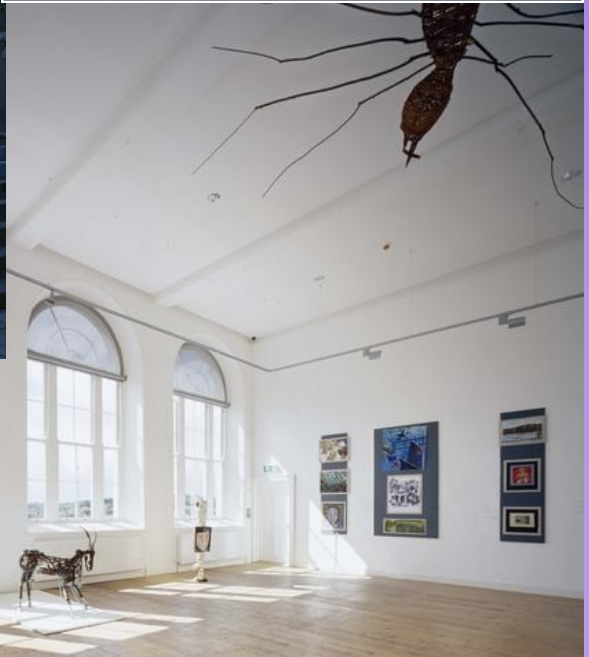

THE DOCK

Conference Facilities

Creative

Inspired

Productive

Welcome

Welcome to The Dock. We have a wide range of spaces that are ideal for group workshops and conferences. So whether you want to perform a seminar or carry out a team building exercise to increase productivity, we have the perfect space for you.

Our Space

We have spacious, modern facilities surrounding by breathtaking historic architecture. The peaceful and tranquil atmosphere promotes thought and creativity.

We have three galleries, two small group areas and one main seated conference area with stage and lighting. We can also provide refreshments if required.

Stay connected to the office throughout with our free Wi-Fi.

Galleries

Gallery 1

We have three galleries which all feature period features and have a bright airy feel.

Gallery 2

Seated Space

We have 117 seat theatre which is ideal for conferences and talks . With state of the art lighting and seating we can provide a modern and professional setting for you to communicate your message.